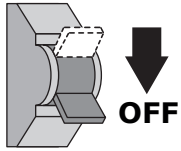

1

Installation Manual

50114802 Roma round aluminum
50114822 Roma round white
50114852 Roma round black

UPHIX®

2

230V

GU10
Max.50W

12V