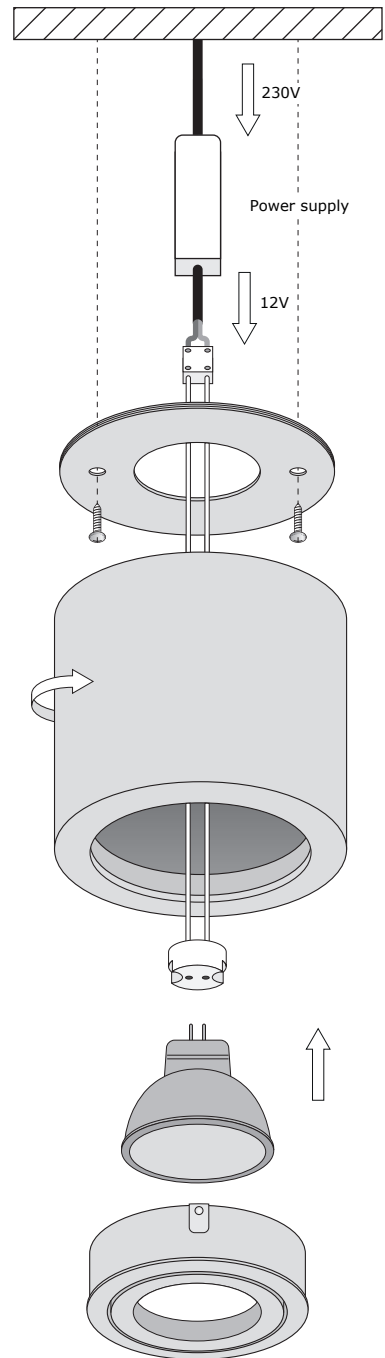

1

Installation Manual

50114802 Roma round aluminum
50114822 Roma round white
50114852 Roma round black

UPHIX®

2

230V

GU10
Max.50W

12V

GU5.3
Max.50W
Output 12V
AC/DC

3