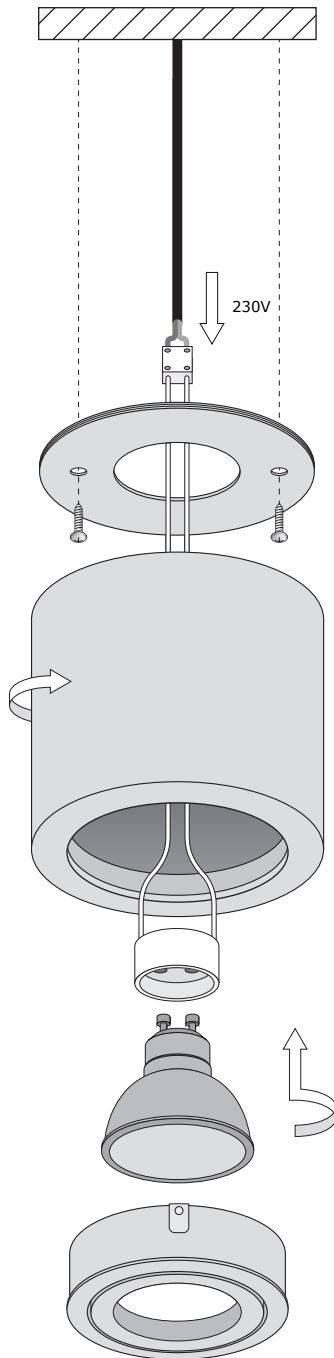

1

Installation Manual

50114802 Roma round aluminum
50114822 Roma round white
50114852 Roma round black

UPHIX®

2

230V

GU10
Max.50W

12V

GU5.3
Max.50W
Output 12V
AC/DC

3