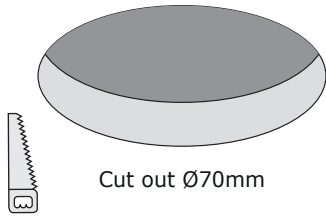

1

Installation Manual

Verona (round)

UPHIX®

2

50114470 Verona aluminium
50114471 Verona white
50114472 Verona white

3

230V
GU10
Max.50W