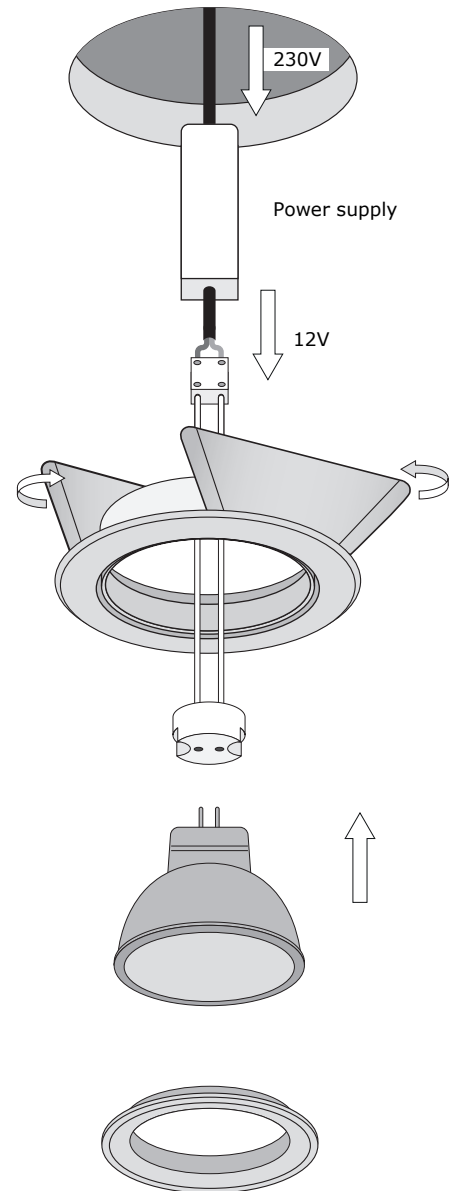

1

Installation Manual

Verona (round)

UPHIX®

2

50114470 Verona aluminium
50114471 Verona white
50114472 Verona white

3

230V
GU10
Max.50W

12V
GU5.3
Max.50W
Output 12V
AC/DC

4