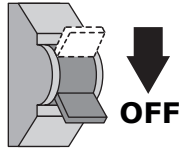

1

Installation Manual

Verona (round)

UPHIX®

2

50114470 Verona aluminium
50114471 Verona white
50114472 Verona white

3

230V
GU10
Max.50W