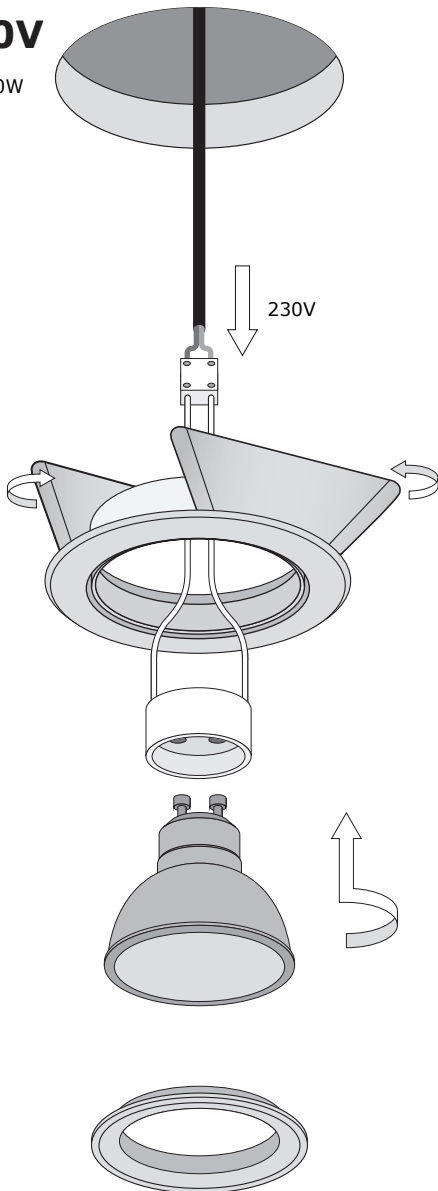

1

Installation Manual

Verona (round)

UPHIX®

2

50114470 Verona aluminium
50114471 Verona white
50114472 Verona white

3

230V
GU10
Max.50W

12V
GU5.3
Max.50W
Output 12V
AC/DC

4